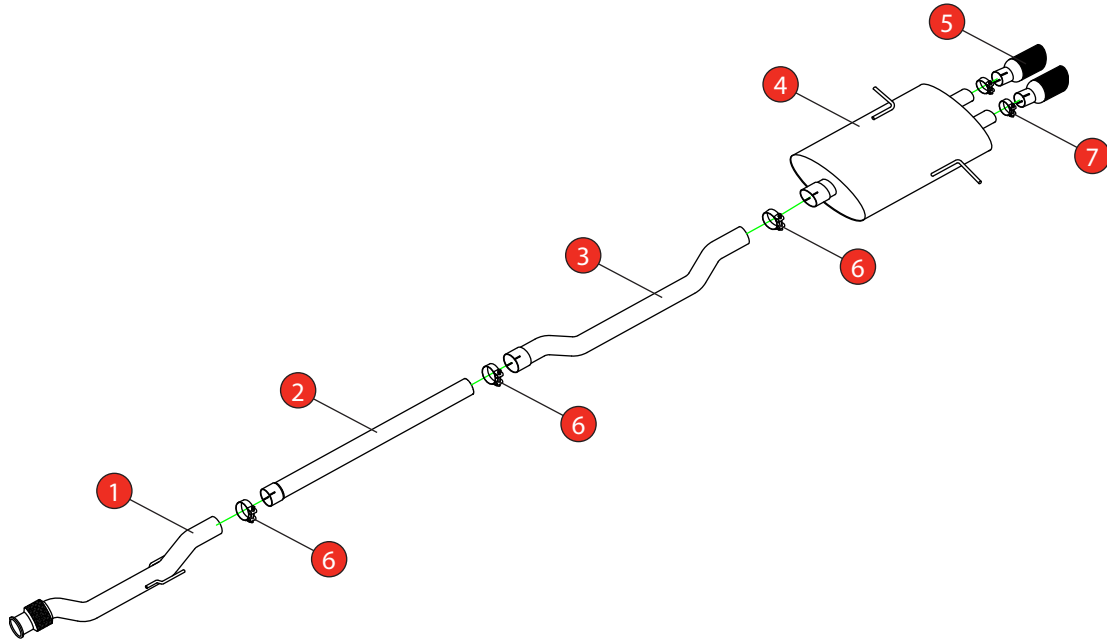

Car	Mini Cooper S R56 / R57 / R58 / R59	Part No.	SMNS011C
Year	2007-2014	Fit Kits	165FK
Notes	Where not supplied use original fittings	Features	Pipe Diameter:- 70mm

Estimated Fitting Time: 1 Hour

NO.	PART NO.	DESCRIPTION	QTY
1	672BM	Front Flex Pipe	1
2	674BM	Non-resonated Centre Section	1
3	675BM	Link Pipe	1
4	676BM	Rear Silencer	1
5	Z023.10056	Black Ceramic Daytona Trim	2
Fit Kit			
6	Z016.10063	72mm H/D Clamp	3
7	Z016.10064	63-68mm H/D Clamp	2

E-MARK	N/A
DATE	02/06/21
ISSUE	01
AUTHORISED	M.Ydlibi

NOTE: ENSURE SCORPION SYSTEM IS CLEAR OF MOVING PARTS AND ALL ORIGINAL FUNCTIONS WORK CORRECTLY.

STAY CONNECTED TO RED POWER.